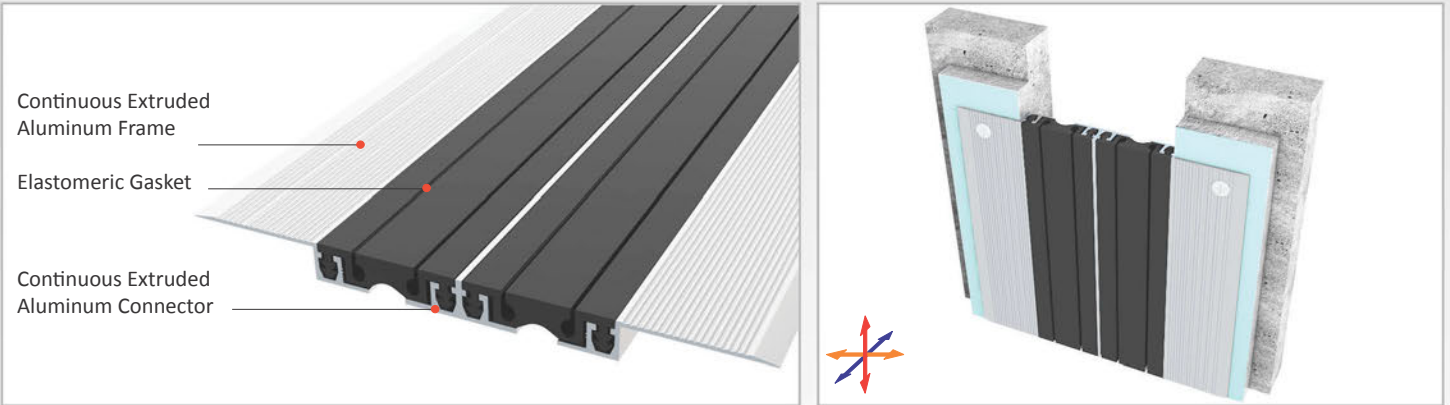

AS U122 surface mounted profile can easily be installed by means of screws to all types of wall & ceiling. Push-down elastomeric gasket can be changed without demounting the profile. Profiles up to 80 mm gap are manufactured with single gasket while the wider ones are with double gaskets joined with a connector profile. For some gaps, profile is able to be applied with floor type AS U222 and this dual application brings in a decorative aspect.

- Application Areas** : Indoor / Wall & Ceiling
- Ideal for** : Shopping Malls, Residences, Hospitals, Hotels, Commercial & Public Buildings etc.
- Material** : Mill Finish Aluminum (Anodizing optional), EPDM (Only in Black Color) or TPE Gasket
- Aluminum Alloy** : 6063 AA-USA / EN AW 6063
- Optional Supplies** : Fire Barrier, Waterproof EPDM membrane

* Visuals are representative and the profile configuration may differ depending on the characteristics requested.

| LOCATION | MODEL | GAP (Fb) mm | HEIGHT (H) MM | OVERALL WIDTH (B) mm | VISIBLE WIDTH (S) mm | MOVEMENT (W) mm | LOAD CAPACITY | STANDARD LENGTH (mt) |
|--------------|---------------|-------------|---------------|----------------------|----------------------|-----------------|---------------|----------------------|
| Wall to Wall | AS U122-030 | 30 | 15 | 119 | 119 | ± 5 | N/A | 3 |
| | AS U122-050 | 50 | 15 | 139 | 139 | ± 7 | N/A | 3 |
| | AS U122-080 | 80 | 15 | 169 | 169 | ± 10 | N/A | 3 |
| | AS U122-100 | 105 | 15 | 189 | 189 | ± 14 | N/A | 3 |
| | AS U122-150 | 150 | 15 | 239 | 239 | ± 20 | N/A | 3 |
| | AS U122 L-050 | 50 | 15 | 139 | 139 | +16 / -8 | N/A | 3 |
| | AS U122 L-080 | 80 | 15 | 169 | 169 | ± 20 | N/A | 3 |
| | AS U122 L-100 | 100 | 15 | 189 | 189 | +30 / -20 | N/A | 3 |