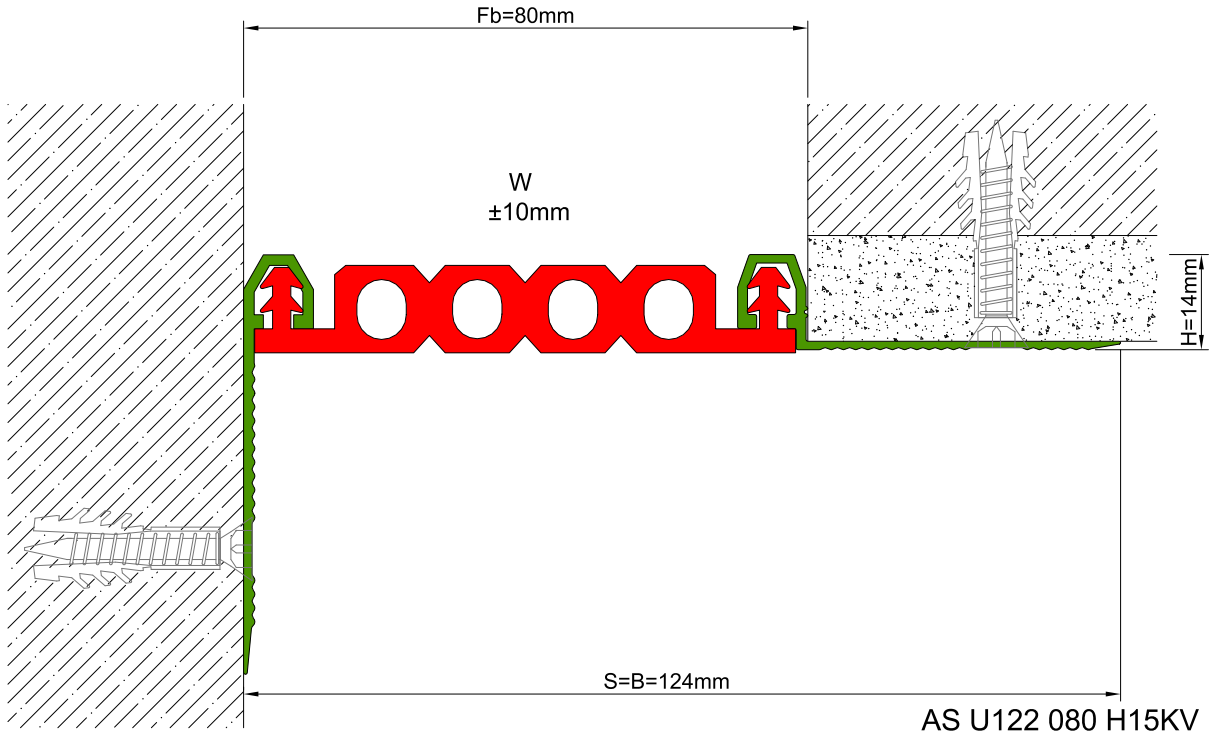

AS U122 surface mounted profile can easily be installed by means of screws to all types of wall & ceiling. Push-down elastomeric gasket can be changed without demounting the profile. Profiles up to 80 mm gap are manufactured with single gasket while the wider ones are with double gaskets joined with a connector profile. For some gaps, profile is able to be applied with floor type AS U222 and this dual application brings in a decorative aspect.

* Visuals are representative and the profile configuration may differ depending on the characteristics requested.

| LOCATION | MODEL | GAP (Fb) mm | HEIGHT (H) MM | OVERALL WIDTH (B) mm | VISIBLE WIDTH (S) mm | MOVEMENT (W) mm | LOAD CAPACITY | STANDARD LENGTH (mt) |
|--------------|---------------|-------------|---------------|----------------------|----------------------|-----------------|---------------|----------------------|
| Wall to Wall | AS U122-030 | 30 | 15 | 119 | 119 | ± 5 | N/A | 3 |
| | AS U122-050 | 50 | 15 | 139 | 139 | ± 7 | N/A | 3 |
| | AS U122-080 | 80 | 15 | 169 | 169 | ± 10 | N/A | 3 |
| | AS U122-100 | 105 | 15 | 189 | 189 | ± 14 | N/A | 3 |
| | AS U122-150 | 150 | 15 | 239 | 239 | ± 20 | N/A | 3 |
| | AS U122 L-050 | 50 | 15 | 139 | 139 | +16 / -8 | N/A | 3 |
| | AS U122 L-080 | 80 | 15 | 169 | 169 | ± 20 | N/A | 3 |
| | AS U122 L-100 | 100 | 15 | 189 | 189 | +30 / -20 | N/A | 3 |

Note: Please ask for different sizes

AS U122 080 H15V

AS U122 080 H15KV

| Profil No Profile Number | AS U122 080 | AS U122 080K |
|-------------------------------------|---|--------------|
| Fb (mm) | 80 | 80 |
| H (mm) yaklaşık approx. | 15 | 15 |
| W± (mm) yaklaşık approx. | ±10 | ±10 |
| Renk Color | Alüminyum: Natürel, Fitiller: Siyah, gri, diğer Aluminum: Natural, Inserts: Black, grey, others | |
| Malzeme Material | Alüminyum, EPDM Kauçuk(siyah), Termoplastik Kauçuk (gri ve diğer) Aluminum, EPDM Rubber(black), Thermoplastic Rubber (grey and others) | |
| Standart Uzunluk Standard Length | 3 | |