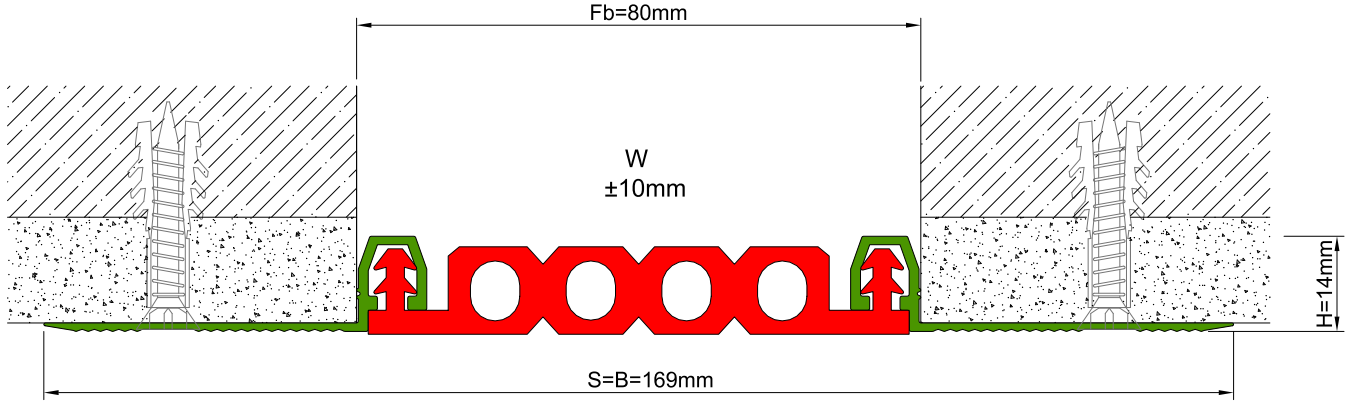

AS U122 surface mounted profile can easily be installed by means of screws to all types of wall & ceiling. Push-down elastomeric gasket can be changed without demounting the profile. Profiles up to 80 mm gap are manufactured with single gasket while the wider ones are with double gaskets joined with a connector profile. For some gaps, profile is able to be applied with floor type AS U222 and this dual application brings in a decorative aspect.

* Visuals are representative and the profile configuration may differ depending on the characteristics requested.

| LOCATION | MODEL | GAP (Fb) mm | HEIGHT (H) MM | OVERALL WIDTH (B) mm | VISIBLE WIDTH (S) mm | MOVEMENT (W) mm | LOAD CAPACITY | STANDARD LENGTH (mt) |
|--------------|---------------|-------------|---------------|----------------------|----------------------|-----------------|---------------|----------------------|
| Wall to Wall | AS U122-030 | 30 | 15 | 119 | 119 | ± 5 | N/A | 3 |
| | AS U122-050 | 50 | 15 | 139 | 139 | ± 7 | N/A | 3 |
| | AS U122-080 | 80 | 15 | 169 | 169 | ± 10 | N/A | 3 |
| | AS U122-100 | 105 | 15 | 189 | 189 | ± 14 | N/A | 3 |
| | AS U122-150 | 150 | 15 | 239 | 239 | ± 20 | N/A | 3 |
| | AS U122 L-050 | 50 | 15 | 139 | 139 | +16 / -8 | N/A | 3 |
| | AS U122 L-080 | 80 | 15 | 169 | 169 | ± 20 | N/A | 3 |
| | AS U122 L-100 | 100 | 15 | 189 | 189 | +30 / -20 | N/A | 3 |

Note: Please ask for different sizes

AS U122 080 H15V

AS U122 080 H15KV

| Profil No Profile Number | AS U122 080 | AS U122 080K |
|-------------------------------------|---|--------------|
| Fb (mm) | 80 | 80 |
| H (mm) yaklaşık approx. | 15 | 15 |
| W± (mm) yaklaşık approx. | ±10 | ±10 |
| Renk Color | Alüminyum: Natürel, Fitiller: Siyah, gri, diğer Aluminum: Natural, Inserts: Black, grey, others | |
| Malzeme Material | Alüminyum, EPDM Kauçuk(siyah), Termoplastik Kauçuk (gri ve diğer) Aluminum, EPDM Rubber(black), Thermoplastic Rubber (grey and others) | |
| Standart Uzunluk Standard Length | 3 | |