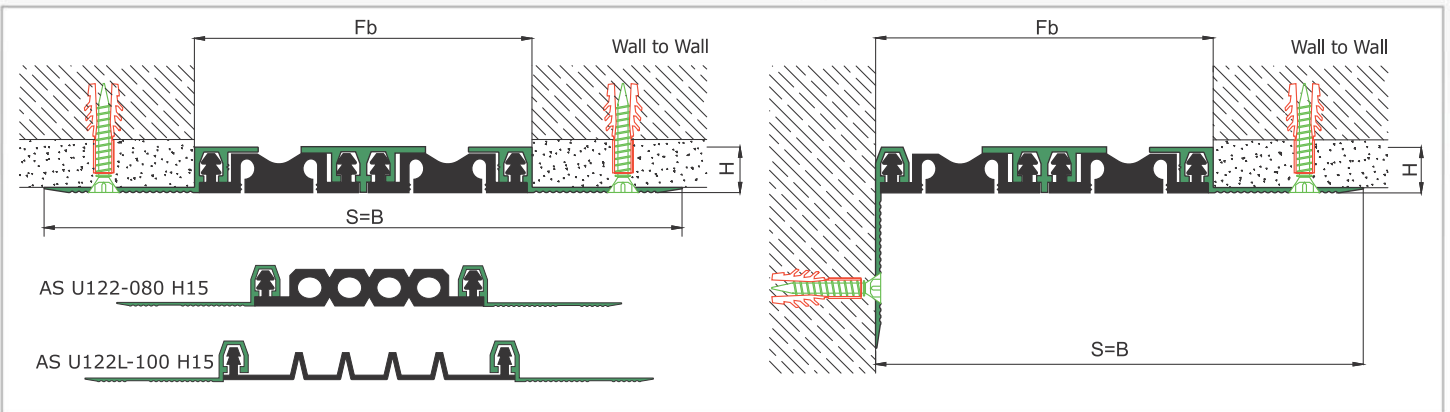

AS U122 surface mounted profile can easily be installed by means of screws to all types of wall & ceiling. Push-down elastomeric gasket can be changed without demounting the profile. Profiles up to 80 mm gap are manufactured with single gasket while the wider ones are with double gaskets joined with a connector profile. For some gaps, profile is able to be applied with floor type AS U222 and this dual application brings in a decorative aspect.

* Visuals are representative and the profile configuration may differ depending on the characteristics requested.

| LOCATION | MODEL | GAP (Fb) mm | HEIGHT (H) MM | OVERALL WIDTH (B) mm | VISIBLE WIDTH (S) mm | MOVEMENT (W) mm | LOAD CAPACITY | STANDARD LENGTH (mt) |
|--------------|---------------|-------------|---------------|----------------------|----------------------|-----------------|---------------|----------------------|
| Wall to Wall | AS U122-030 | 30 | 15 | 119 | 119 | ± 5 | N/A | 3 |
| | AS U122-050 | 50 | 15 | 139 | 139 | ± 7 | N/A | 3 |
| | AS U122-080 | 80 | 15 | 169 | 169 | ± 10 | N/A | 3 |
| | AS U122-100 | 105 | 15 | 189 | 189 | ± 14 | N/A | 3 |
| | AS U122-150 | 150 | 15 | 239 | 239 | ± 20 | N/A | 3 |
| | AS U122 L-050 | 50 | 15 | 139 | 139 | +16 / -8 | N/A | 3 |
| | AS U122 L-080 | 80 | 15 | 169 | 169 | ± 20 | N/A | 3 |
| | AS U122 L-100 | 100 | 15 | 189 | 189 | +30 / -20 | N/A | 3 |

Note: Please ask for different sizes

AS U122 080 H15V

AS U122 080 H15KV

| Profil No Profile Number | AS U122 080 | AS U122 080K |
|-------------------------------------|---|--------------|
| Fb (mm) | 80 | 80 |
| H (mm) yaklaşık approx. | 15 | 15 |
| W± (mm) yaklaşık approx. | ±10 | ±10 |
| Renk Color | Alüminyum: Natürel, Fitiller: Siyah, gri, diğer Aluminum: Natural, Inserts: Black, grey, others | |
| Malzeme Material | Alüminyum, EPDM Kauçuk(siyah), Termoplastik Kauçuk (gri ve diğer) Aluminum, EPDM Rubber(black), Thermoplastic Rubber (grey and others) | |
| Standart Uzunluk Standard Length | 3 | |